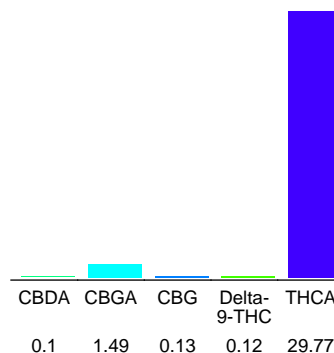

Cannabinoid Profile

Cannabinoid Profile by HPLC

0.12%
Delta-9-THC

0.00%
CBD

31.61%
Total Cannabinoids

Cannabinoid	% wt	mg/g
CBDA	0.1	1.0
CBGA	1.49	14.9
CBG	0.13	1.3
Delta-9-THC	0.12	1.2
THCA	29.77	297.7
Total Cannabinoids	31.61	316.1
Calculated CBD Yield	0.09	0.88

Calculated Maximum CBD Yield = CBD + 0.877 * CBDA

Marin Analytics, LLC
250 Bel Marin Keys Blvd, Suite D4
Novato, CA 94949
415-936-6477 / sarabiancalana1@gmail.com

Sara Biancalana
Sara Biancalana
Chief Scientist

This sample has been tested by Marin Analytics, LLC using valid testing methodologies and a quality system. Values reported relate only to the sample tested. Marin Analytics, LLC makes no claims as to the efficacy, safety or other risks associated with any detected or non-detected levels of any compounds reported herein. This Certificate shall not be reproduced except in full, without the written approval of Marin Analytics, LLC. Copyright 2022 Marin Analytics, LLC All Rights Reserved.