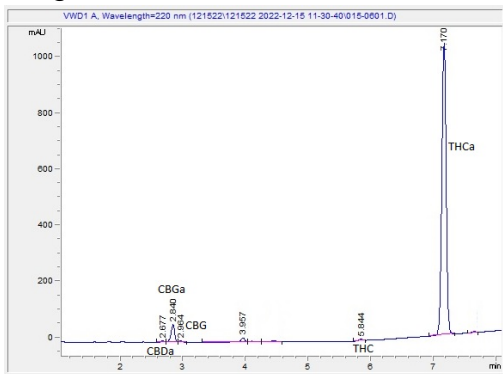

Elevated Trading LLC
www.ElevatedTrading.com

Sample 499-121522-018
Exotic Gelato - THCa Hemp Flower
Sample Submitted: 12-15-2022; Report Date: 12-15-2022

Exotic Gelato - THCa Hemp Flower

Plant Material: Flower

Chromatogram